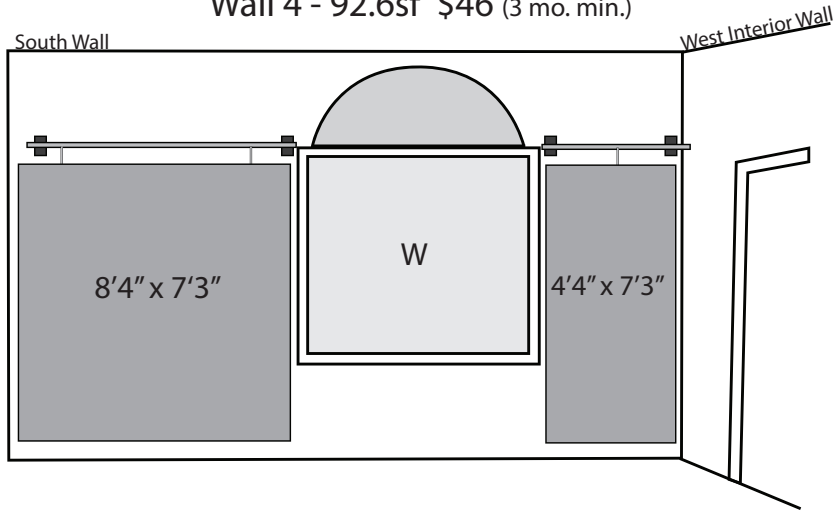

WALL RENTAL PRICING

Wall 1 - 57.75sf \$25 (3 mo. min.)

Wall 2 - 33.75sf \$15 (3 mo. min.)

Wall 3 - 56.25sf \$25 (3 mo. min.)

Wall 4 - 92.6sf \$46 (3 mo. min.)

Wall 5 - 48.38sf \$24 (3 mo. min.)

Wall 6 - 65.4sf \$33 (3 mo. min.)

Wall 7 - 54.63sf \$25 (3 mo. min.)

Wall 8 & 9 - 112.5sf \$56 per wall (3 mo. min.)

East Wall

Wall 10 - 89.5sf \$45 (3 mo. min.)

Wall 11 - 127.56sf \$70 (1 mo.) \$65 (3 mo.)

Key: All dimensions are listed as Width x Height Pricing: Studio and Passthu \$0.45/sf Gallery \$0.50/sf Featured Artist \$0.55/sf (approx.)

Key: All dimensions are listed as Width x Height Pricing: Studio and Passthru \$0.45/sf Gallery \$0.50/sf Featured Artist \$0.55/sf (approx.)