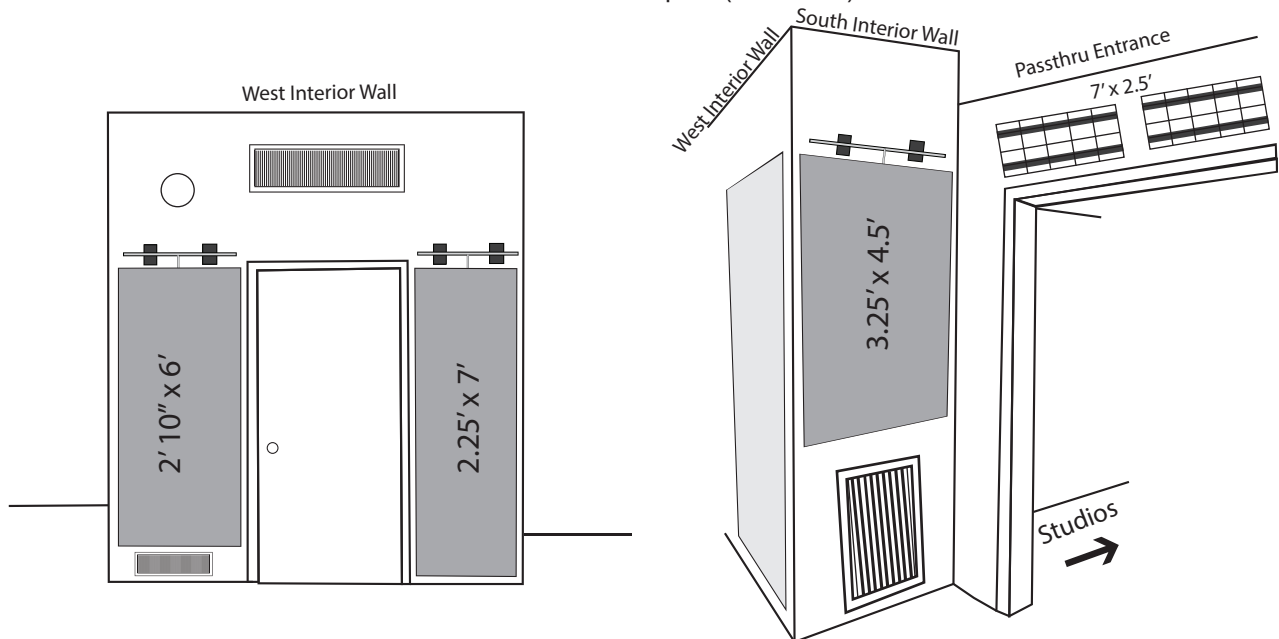

WALL RENTAL PRICING

Wall 1 - 57.75sf \$25 (3 mo. min.)

Wall 2 - 33.75sf \$15 (3 mo. min.)

Wall 3 - 56.25sf \$25 (3 mo. min.)

Wall 4 - 92.6sf \$46 (3 mo. min.)

Wall 5 - 48.38sf \$24 (3 mo. min.)

Wall 6 - 65.4sf \$33 (3 mo. min.)

Wall 7 - 54.63sf \$25 (3 mo. min.)

Wall 8 & 9 - 112.5sf \$56 per wall (3 mo. min.)

East Wall

Wall 10 - 89.5sf \$45 (3 mo. min.)

Wall 11 - 127.56sf \$70 (1 mo.) \$65 (3 mo.)

Key: All dimensions are listed as Width x Height Pricing: Studio and Passthu \$0.45/sf Gallery \$0.50/sf Featured Artist \$0.55/sf (approx.)

Key: All dimensions are listed as Width x Height Pricing: Studio and Passthru \$0.45/sf Gallery \$0.50/sf Featured Artist \$0.55/sf (approx.)