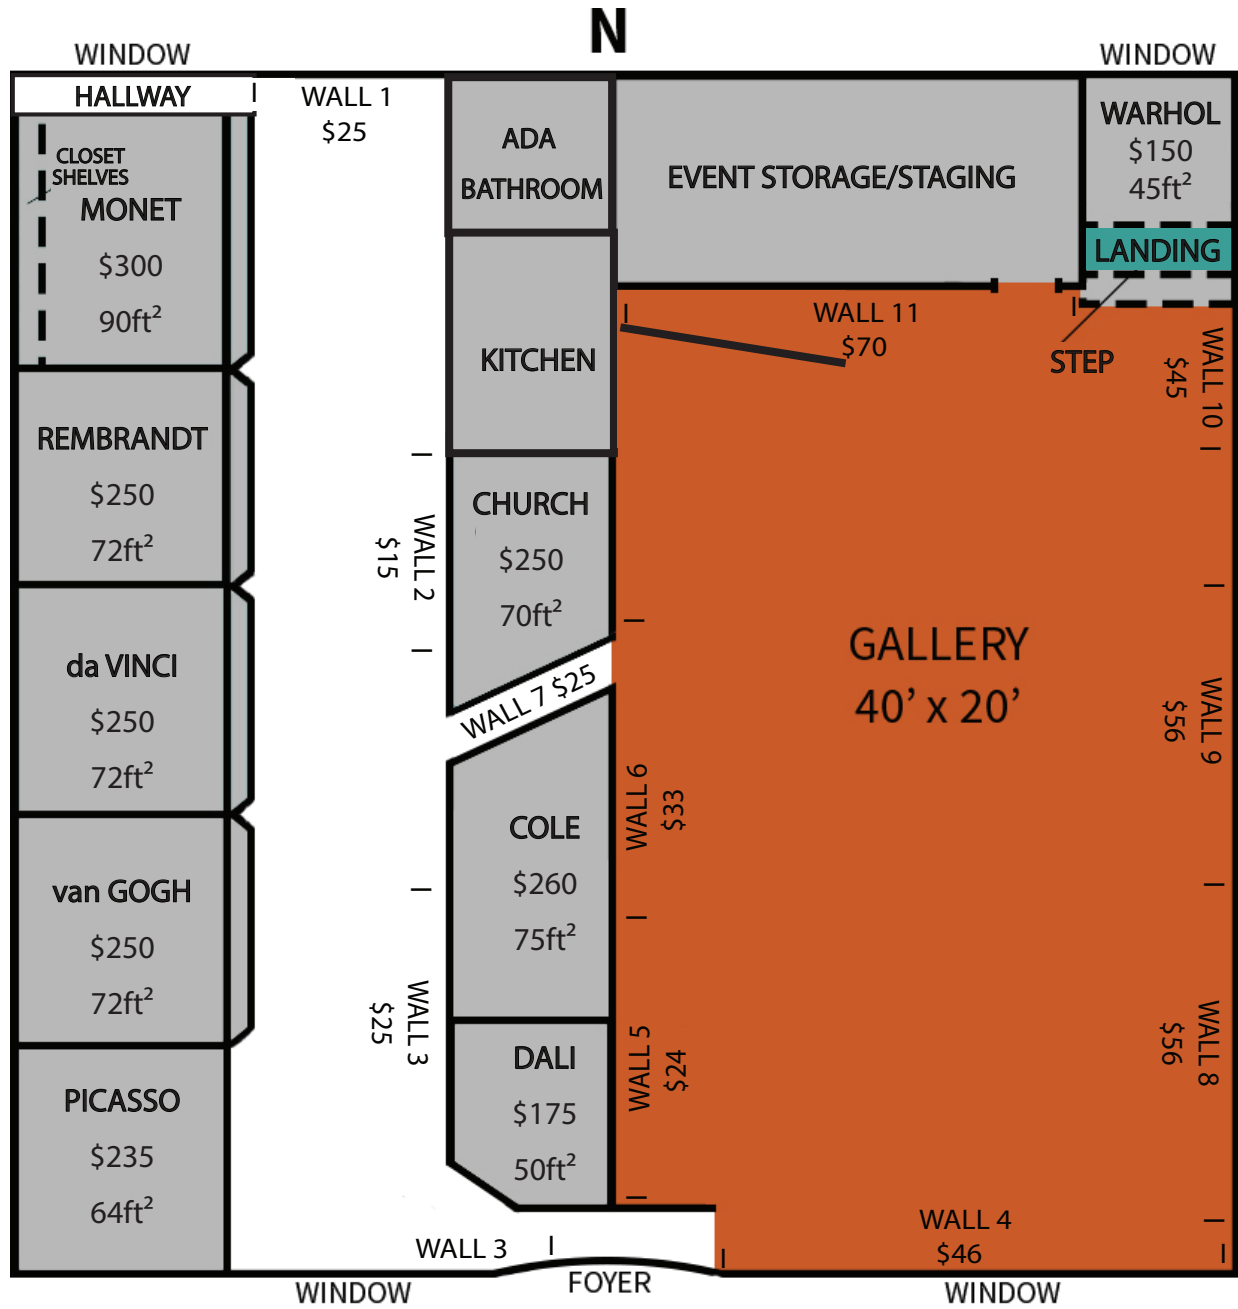

WALL RENTAL PRICING

Wall 1 - 57.75sf \$25 (3 mo. min.)

Wall 2 - 33.75sf \$15 (3 mo. min.)

Wall 3 - 56.25sf \$25 (3 mo. min.)

Wall 4 - 92.6sf \$46 (3 mo. min.)

Wall 5 - 48.38sf \$24 (3 mo. min.)

Wall 6 - 65.4sf \$33 (3 mo. min.)

Wall 7 - 54.63sf \$25 (3 mo. min.)

Wall 8 & 9 - 112.5sf \$56 per wall (3 mo. min.)

East Wall

Wall 10 - 89.5sf \$45 (3 mo. min.)

Wall 11 - 127.56sf \$70 (1 mo.) \$65 (3 mo.)

Key: All dimensions are listed as Width x Height Pricing: Studio and Passthu \$0.45/sf Gallery \$0.50/sf Featured Artist \$0.55/sf (approx.)

Key: All dimensions are listed as Width x Height Pricing: Studio and Passthru \$0.45/sf Gallery \$0.50/sf Featured Artist \$0.55/sf (approx.)