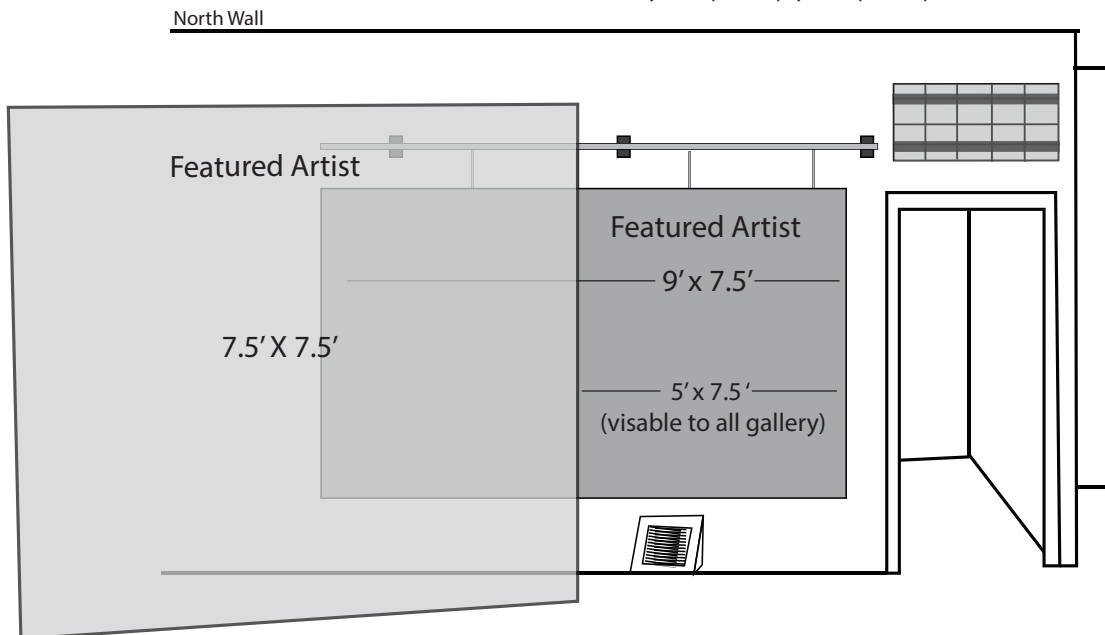

WALL RENTAL PRICING

Wall 1 - 57.75sf \$25 (3 mo. min.)

Wall 2 - 33.75sf \$15 (3 mo. min.)

Wall 3 - 56.25sf \$25 (3 mo. min.)

Wall 4 - 92.6sf \$46 (3 mo. min.)

Wall 5 - 48.38sf \$24 (3 mo. min.)

Wall 6 - 65.4sf \$33 (3 mo. min.)

Wall 7 - 54.63sf \$25 (3 mo. min.)

Wall 8 & 9 - 112.5sf \$56 per wall (3 mo. min.)

East Wall

Wall 10 - 89.5sf \$45 (3 mo. min.)

Wall 11 - 127.56sf \$70 (1 mo.) \$65 (3 mo.)

Key: All dimensions are listed as Width x Height Pricing: Studio and Passthu \$0.45/sf Gallery \$0.50/sf Featured Artist \$0.55/sf (approx.)

Key: All dimensions are listed as Width x Height Pricing: Studio and Passthru \$0.45/sf Gallery \$0.50/sf Featured Artist \$0.55/sf (approx.)