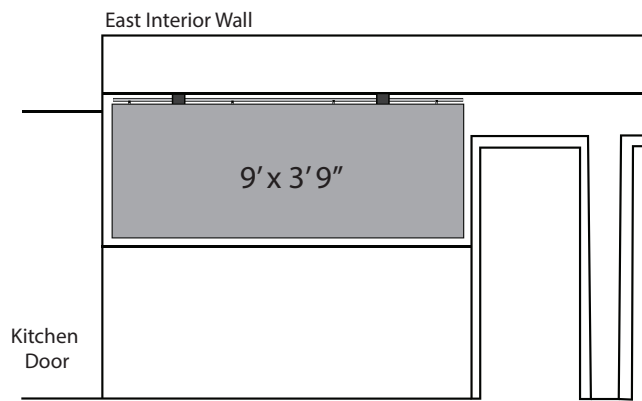

WALL RENTAL PRICING

Wall 1 - 57.75sf \$25 (3 mo. min.)

Wall 2 - 33.75sf \$15 (3 mo. min.)

Wall 3 - 56.25sf \$25 (3 mo. min.)

Wall 4 - 92.6sf \$46 (3 mo. min.)

Wall 5 - 48.38sf \$24 (3 mo. min.)

Wall 6 - 65.4sf \$33 (3 mo. min.)

Wall 7 - 54.63sf \$25 (3 mo. min.)

Wall 8 & 9 - 112.5sf \$56 per wall (3 mo. min.)

East Wall

Wall 10 - 89.5sf \$45 (3 mo. min.)

Wall 11 - 127.56sf \$70 (1 mo.) \$65 (3 mo.)

Key: All dimensions are listed as Width x Height Pricing: Studio and Passthu \$0.45/sf Gallery \$0.50/sf Featured Artist \$0.55/sf (approx.)

Key: All dimensions are listed as Width x Height Pricing: Studio and Passthru \$0.45/sf Gallery \$0.50/sf Featured Artist \$0.55/sf (approx.)