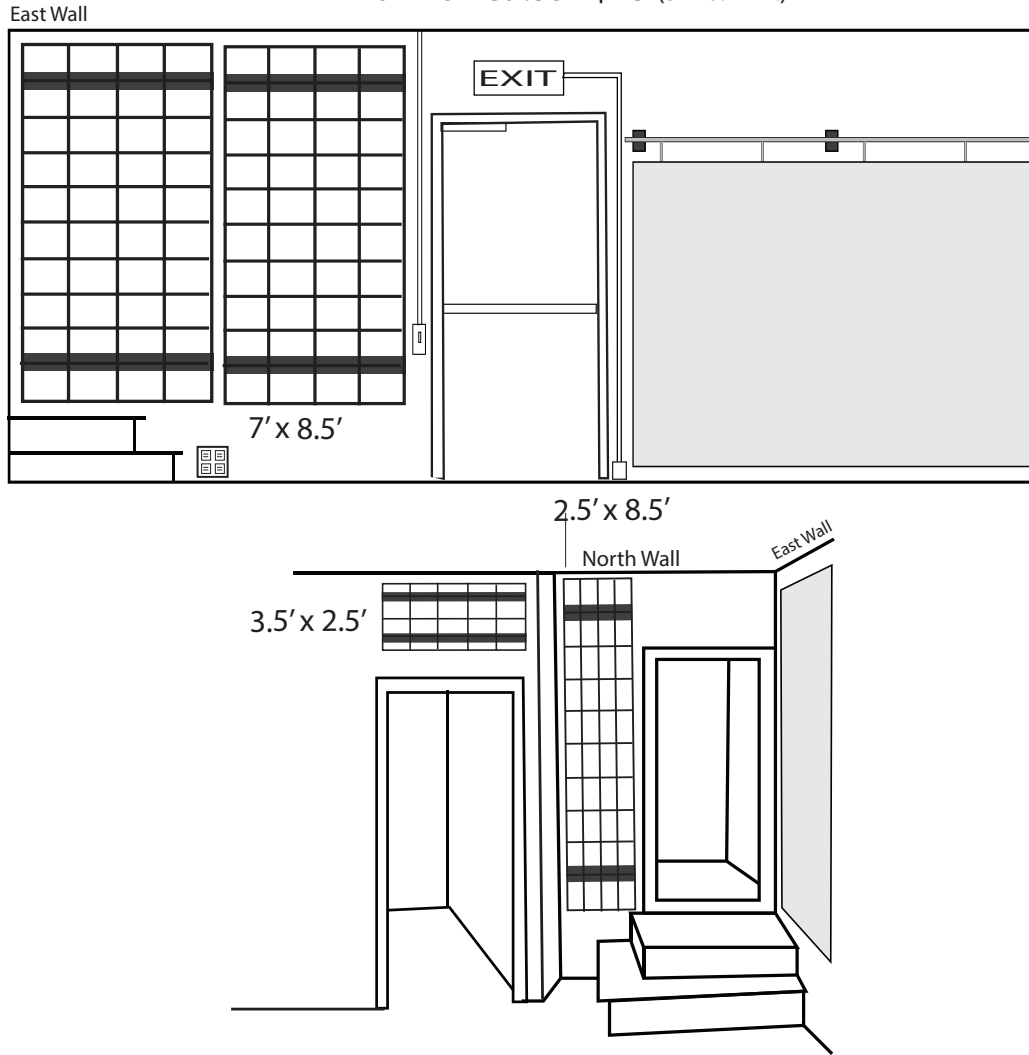

WALL RENTAL PRICING

Wall 1 - 57.75sf \$25 (3 mo. min.)

Wall 2 - 33.75sf \$15 (3 mo. min.)

Wall 3 - 56.25sf \$25 (3 mo. min.)

Wall 4 - 92.6sf \$46 (3 mo. min.)

Wall 5 - 48.38sf \$24 (3 mo. min.)

Wall 6 - 65.4sf \$33 (3 mo. min.)

Wall 7 - 54.63sf \$25 (3 mo. min.)

Wall 8 & 9 - 112.5sf \$56 per wall (3 mo. min.)

East Wall

Wall 10 - 89.5sf \$45 (3 mo. min.)

Wall 11 - 127.56sf \$70 (1 mo.) \$65 (3 mo.)

Key: All dimensions are listed as Width x Height Pricing: Studio and Passthu \$0.45/sf Gallery \$0.50/sf Featured Artist \$0.55/sf (approx.)

Key: All dimensions are listed as Width x Height Pricing: Studio and Passthru \$0.45/sf Gallery \$0.50/sf Featured Artist \$0.55/sf (approx.)