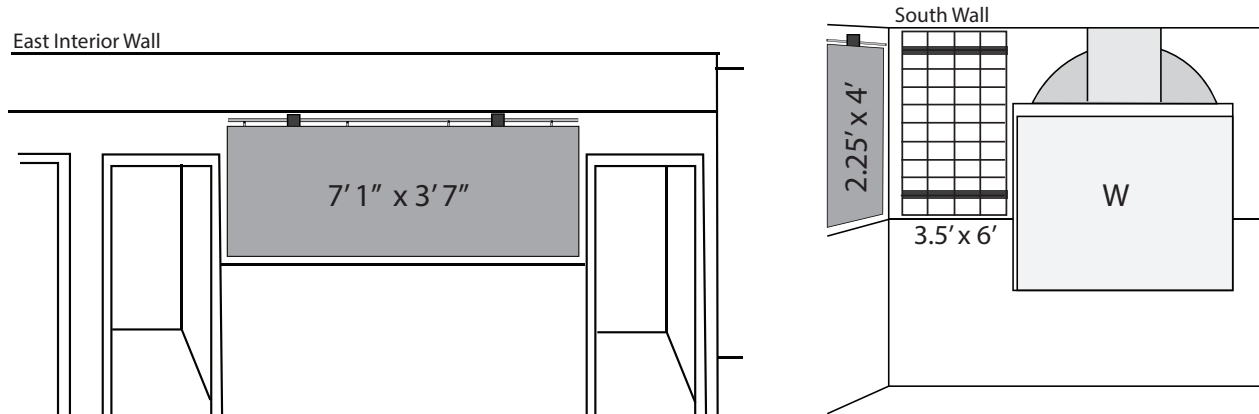

WALL RENTAL PRICING

Wall 1 - 57.75sf \$25 (3 mo. min.)

Wall 2 - 33.75sf \$15 (3 mo. min.)

Wall 3 - 56.25sf \$25 (3 mo. min.)

Wall 4 - 92.6sf \$46 (3 mo. min.)

Wall 5 - 48.38sf \$24 (3 mo. min.)

Wall 6 - 65.4sf \$33 (3 mo. min.)

Wall 7 - 54.63sf \$25 (3 mo. min.)

Wall 8 & 9 - 112.5sf \$56 per wall (3 mo. min.)

East Wall

Wall 10 - 89.5sf \$45 (3 mo. min.)

Wall 11 - 127.56sf \$70 (1 mo.) \$65 (3 mo.)

Key: All dimensions are listed as Width x Height Pricing: Studio and Passthu \$0.45/sf Gallery \$0.50/sf Featured Artist \$0.55/sf (approx.)

Key: All dimensions are listed as Width x Height Pricing: Studio and Passthru \$0.45/sf Gallery \$0.50/sf Featured Artist \$0.55/sf (approx.)