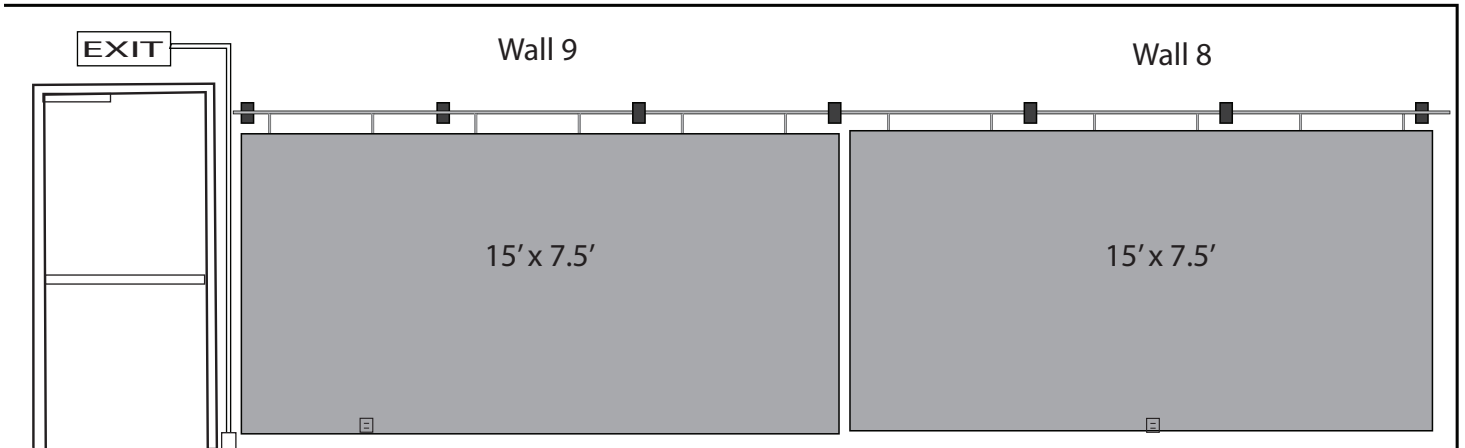

WALL RENTAL PRICING

Wall 1 - 57.75sf \$25 (3 mo. min.)

Wall 2 - 33.75sf \$15 (3 mo. min.)

Wall 3 - 56.25sf \$25 (3 mo. min.)

Wall 4 - 92.6sf \$46 (3 mo. min.)

Wall 5 - 48.38sf \$24 (3 mo. min.)

Wall 6 - 65.4sf \$33 (3 mo. min.)

Wall 7 - 54.63sf \$25 (3 mo. min.)

Wall 8 & 9 - 112.5sf \$56 per wall (3 mo. min.)

East Wall

Wall 10 - 89.5sf \$45 (3 mo. min.)

Wall 11 - 127.56sf \$70 (1 mo.) \$65 (3 mo.)

Key: All dimensions are listed as Width x Height Pricing: Studio and Passthu \$0.45/sf Gallery \$0.50/sf Featured Artist \$0.55/sf (approx.)

Key: All dimensions are listed as Width x Height Pricing: Studio and Passthru \$0.45/sf Gallery \$0.50/sf Featured Artist \$0.55/sf (approx.)