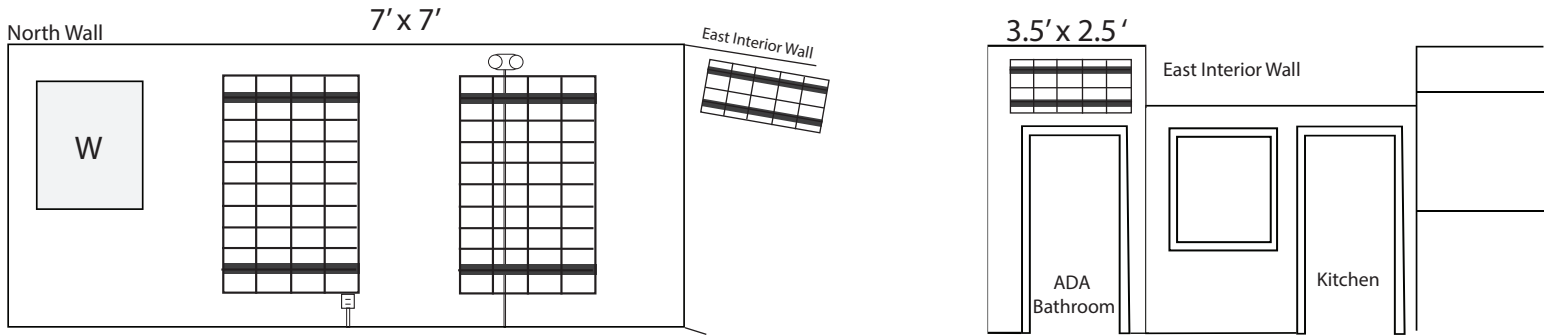

WALL RENTAL PRICING

Wall 1 - 57.75sf \$25 (3 mo. min.)

Wall 2 - 33.75sf \$15 (3 mo. min.)

Wall 3 - 56.25sf \$25 (3 mo. min.)

Wall 4 - 92.6sf \$46 (3 mo. min.)

Wall 5 - 48.38sf \$24 (3 mo. min.)

Wall 6 - 65.4sf \$33 (3 mo. min.)

Wall 7 - 54.63sf \$25 (3 mo. min.)

Wall 8 & 9 - 112.5sf \$56 per wall (3 mo. min.)

East Wall

Wall 10 - 89.5sf \$45 (3 mo. min.)

Wall 11 - 127.56sf \$70 (1 mo.) \$65 (3 mo.)

Key: All dimensions are listed as Width x Height Pricing: Studio and Passthu \$0.45/sf Gallery \$0.50/sf Featured Artist \$0.55/sf (approx.)

Key: All dimensions are listed as Width x Height Pricing: Studio and Passthru \$0.45/sf Gallery \$0.50/sf Featured Artist \$0.55/sf (approx.)