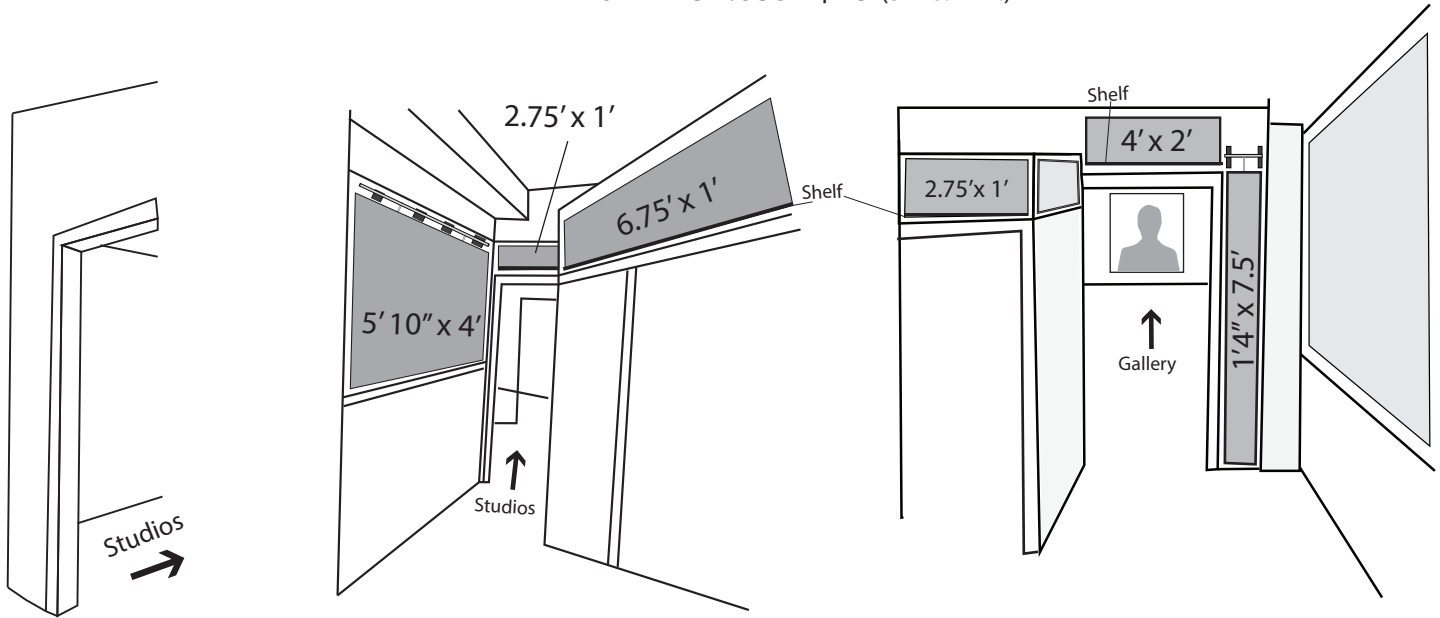

WALL RENTAL PRICING

Wall 1 - 57.75sf \$25 (3 mo. min.)

Wall 2 - 33.75sf \$15 (3 mo. min.)

Wall 3 - 56.25sf \$25 (3 mo. min.)

Wall 4 - 92.6sf \$46 (3 mo. min.)

Wall 5 - 48.38sf \$24 (3 mo. min.)

Wall 6 - 65.4sf \$33 (3 mo. min.)

Wall 7 - 54.63sf \$25 (3 mo. min.)

Wall 8 & 9 - 112.5sf \$56 per wall (3 mo. min.)

East Wall

Wall 10 - 89.5sf \$45 (3 mo. min.)

Wall 11 - 127.56sf \$70 (1 mo.) \$65 (3 mo.)

Key: All dimensions are listed as Width x Height Pricing: Studio and Passthu \$0.45/sf Gallery \$0.50/sf Featured Artist \$0.55/sf (approx.)

Key: All dimensions are listed as Width x Height Pricing: Studio and Passthru \$0.45/sf Gallery \$0.50/sf Featured Artist \$0.55/sf (approx.)