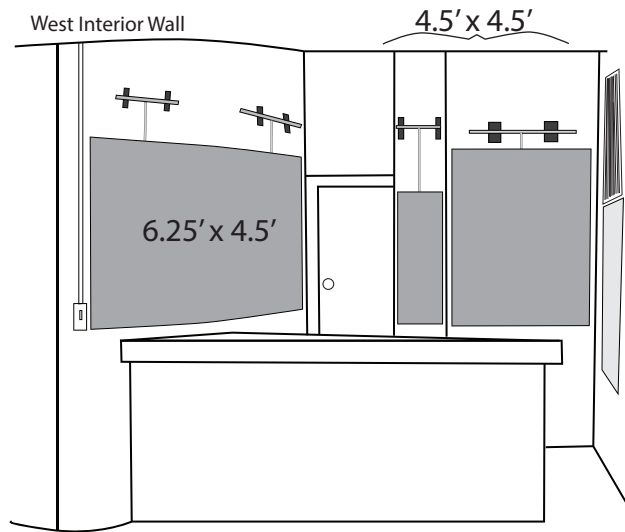

WALL RENTAL PRICING

Wall 1 - 57.75sf \$25 (3 mo. min.)

Wall 2 - 33.75sf \$15 (3 mo. min.)

Wall 3 - 56.25sf \$25 (3 mo. min.)

Wall 4 - 92.6sf \$46 (3 mo. min.)

Wall 5 - 48.38sf \$24 (3 mo. min.)

Wall 6 - 65.4sf \$33 (3 mo. min.)

Wall 7 - 54.63sf \$25 (3 mo. min.)

Wall 8 & 9 - 112.5sf \$56 per wall (3 mo. min.)

East Wall

Wall 10 - 89.5sf \$45 (3 mo. min.)

Wall 11 - 127.56sf \$70 (1 mo.) \$65 (3 mo.)

Key: All dimensions are listed as Width x Height Pricing: Studio and Passthu \$0.45/sf Gallery \$0.50/sf Featured Artist \$0.55/sf (approx.)

Key: All dimensions are listed as Width x Height Pricing: Studio and Passthru \$0.45/sf Gallery \$0.50/sf Featured Artist \$0.55/sf (approx.)